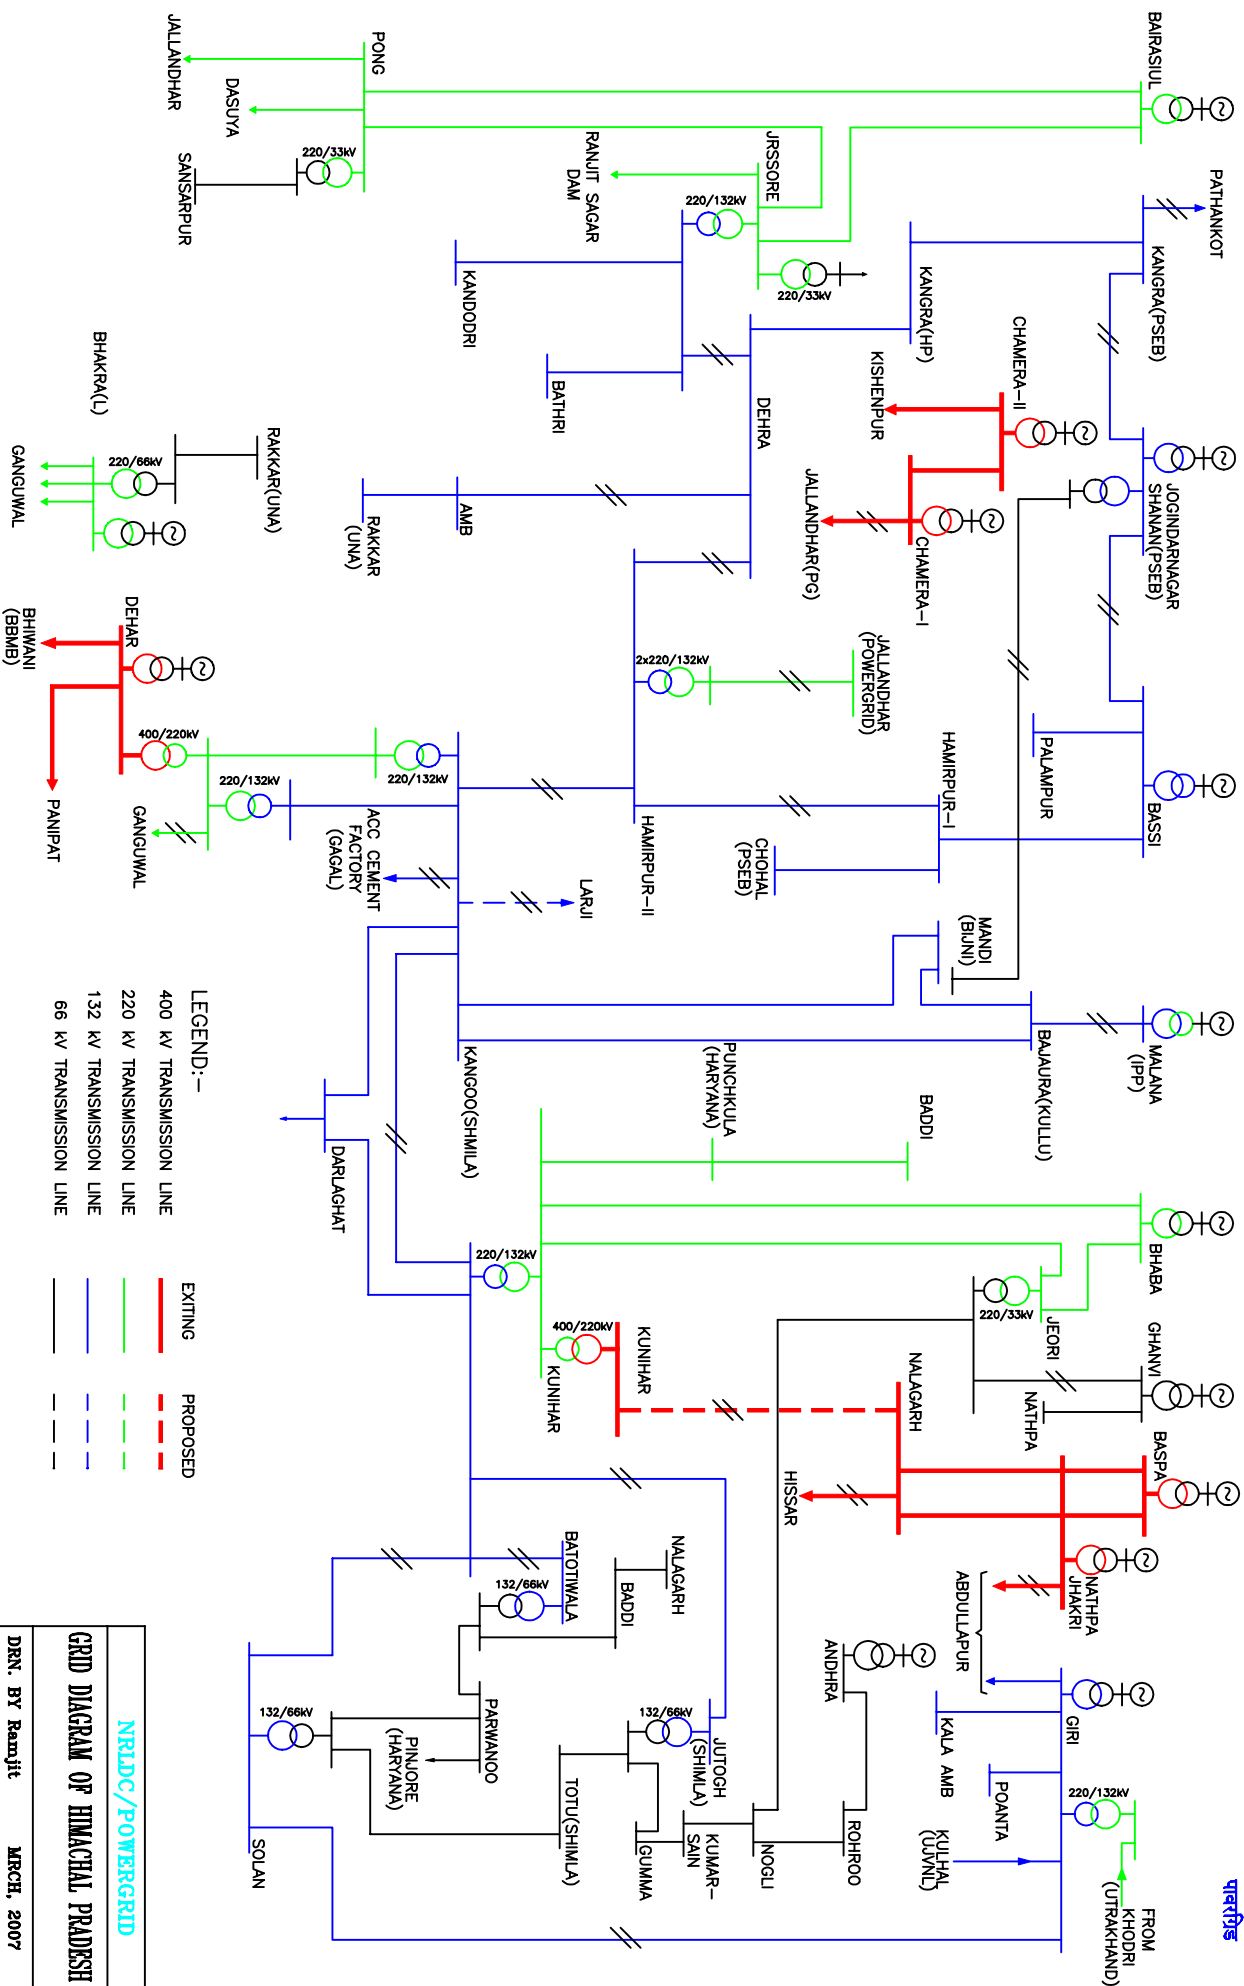

# GRID DIAGRAM OF HIMACHAL PRADESH

**NRDC/POWERGRID**

**GRID DIAGRAM OF HIMACHAL PRADESH**

DRN. BY Ramjit MRCR, 2007